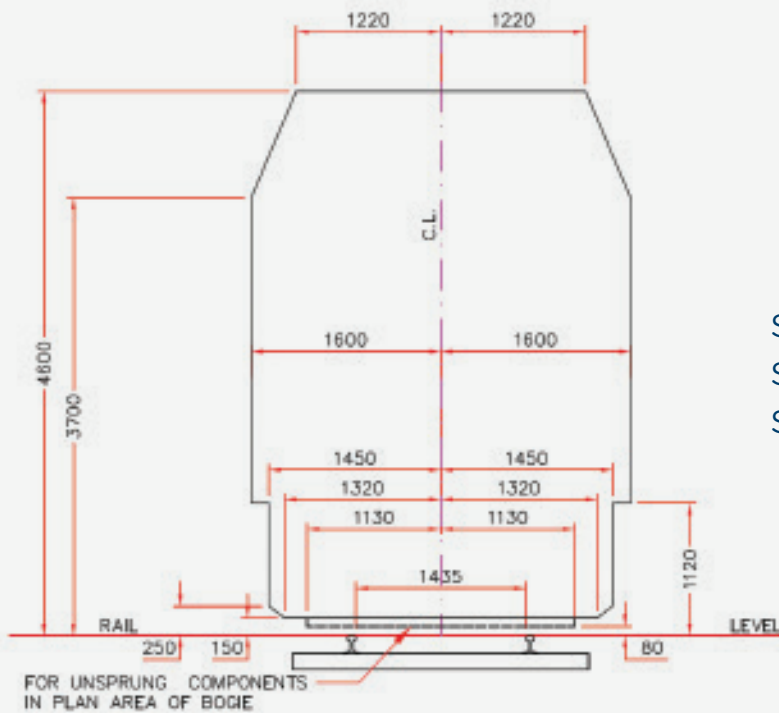

Rolling Stock Interface Requirements

RAIL FREIGHT NETWORK

Standard Gauge (1435mm)
Static (Loading) Rolling
Stock Outline

Standard Gauge (1435mm)
Double Stacked Static
(Loading) Rolling Stock Outline

Rolling Stock Interface Requirements

RAIL FREIGHT NETWORK

Narrow Gauge (1067mm)
Static (Loading) Rolling
Stock Outline