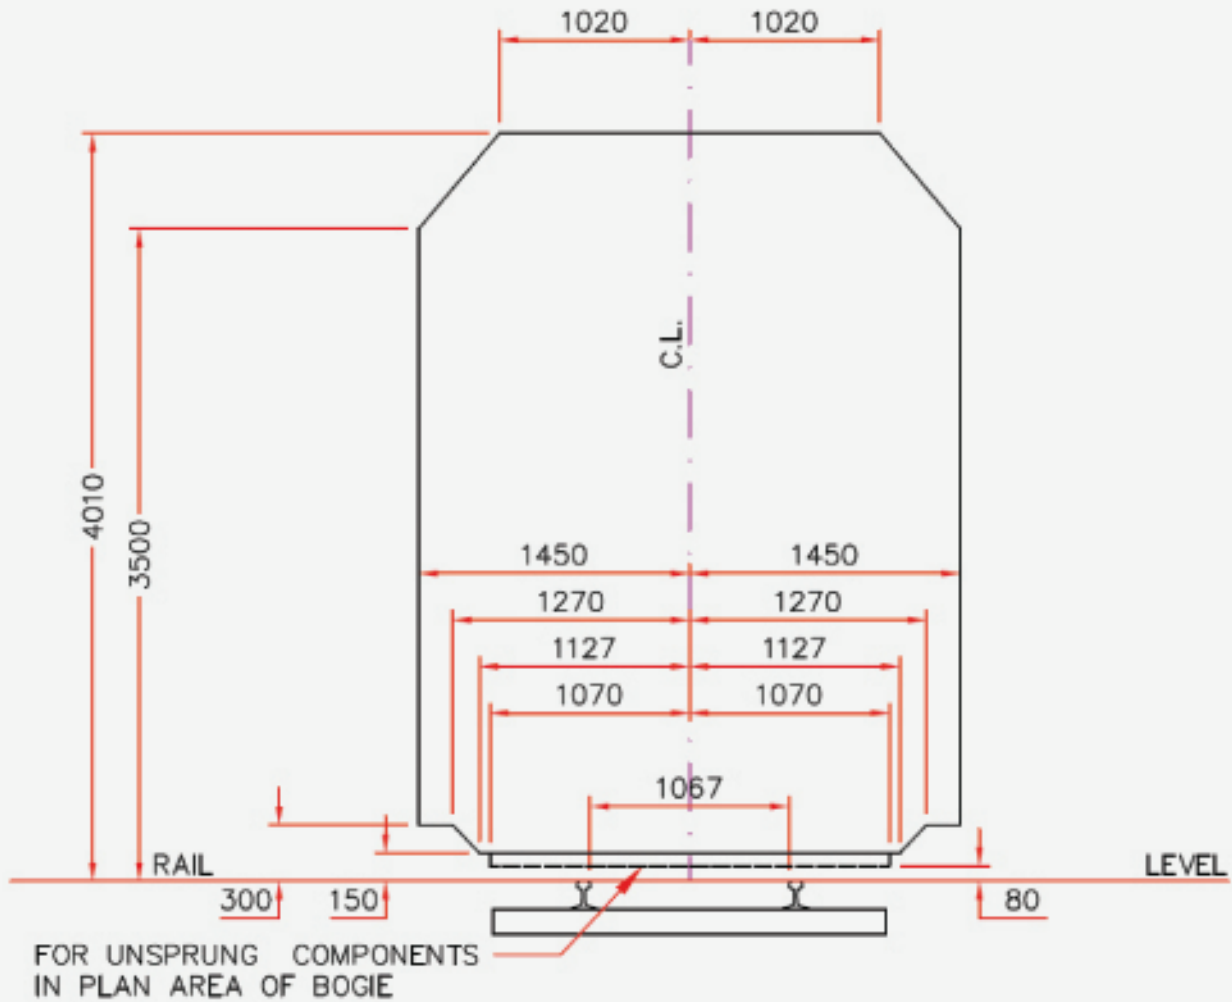

Rolling Stock Interface Requirements

RAIL FREIGHT NETWORK

Standard Gauge (1435mm)
Static (Loading) Rolling
Stock Outline

Standard Gauge (1435mm)
Double Stacked Static
(Loading) Rolling Stock Outline

Rolling Stock Interface Requirements

RAIL FREIGHT NETWORK

Narrow Gauge (1067mm)
Static (Loading) Rolling
Stock Outline