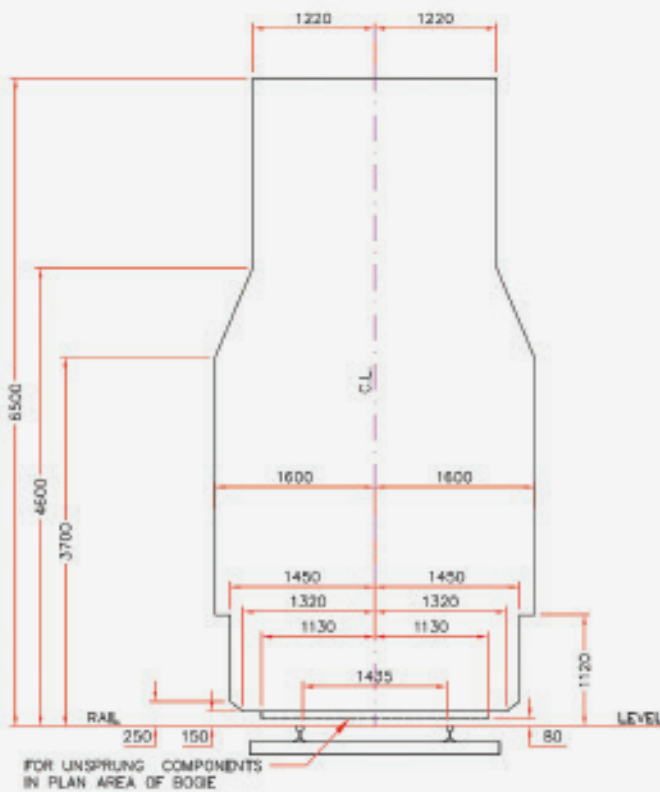

Rolling Stock Interface Requirements

RAIL FREIGHT NETWORK

Standard Gauge (1435mm)
Static (Loading) Rolling
Stock Outline

Standard Gauge (1435mm)
Double Stacked Static
(Loading) Rolling Stock Outline

Rolling Stock Interface Requirements

RAIL FREIGHT NETWORK

Narrow Gauge (1067mm)
Static (Loading) Rolling
Stock Outline